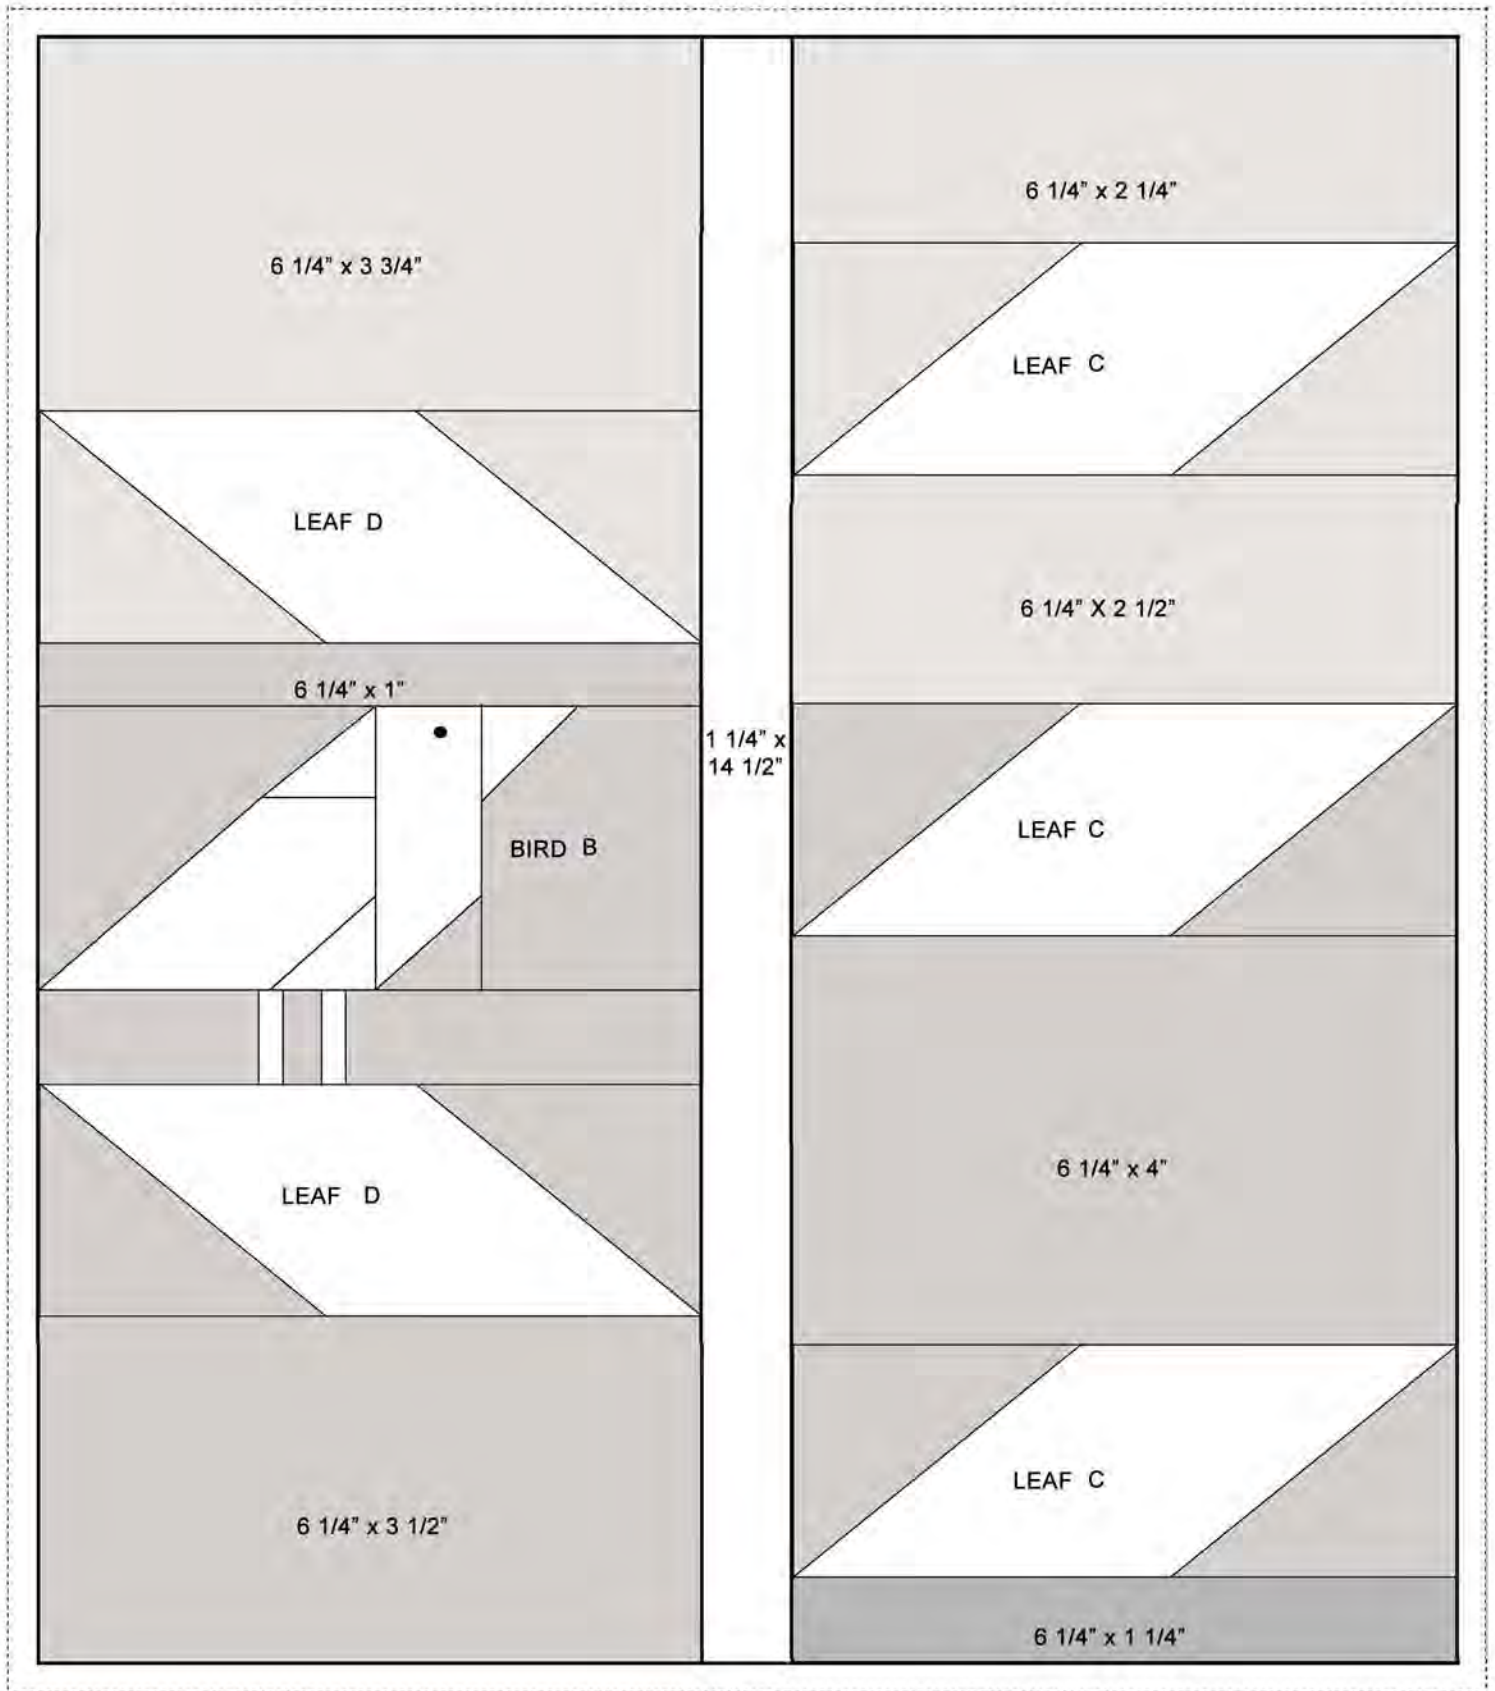

TOP LEFT BLOCK DIAGRAM ONLY - NOT FOR SIZE

K2480

K2492

K2474

FABRIC KEY
grey shading indicates fabric style #

**CUTTING
MEASUREMENTS**

Measurements indicated are for cutting

60% scale

TOP RIGHT BLOCK DIAGRAM ONLY - NOT FOR SIZE

K2480

K2492

K2474

FABRIC KEY

grey shading indicates fabric style #

**CUTTING
MEASUREMENTS**

Measurements indicated are for cutting

60% scale

BOTTOM RIGHT BLOCK DIAGRAM ONLY - NOT FOR SIZE

K2474

K2490

K2493

FABRIC KEY
grey shading indicates fabric style #

**CUTTING
MEASUREMENTS**

Measurements indicated are for cutting

60% scale

BOTTOM LEFT BLOCK DIAGRAM ONLY - NOT FOR SIZE

K2474

K2490

K2493

FABRIC KEY

grey shading indicates fabric style #

CUTTING
MEASUREMENTS