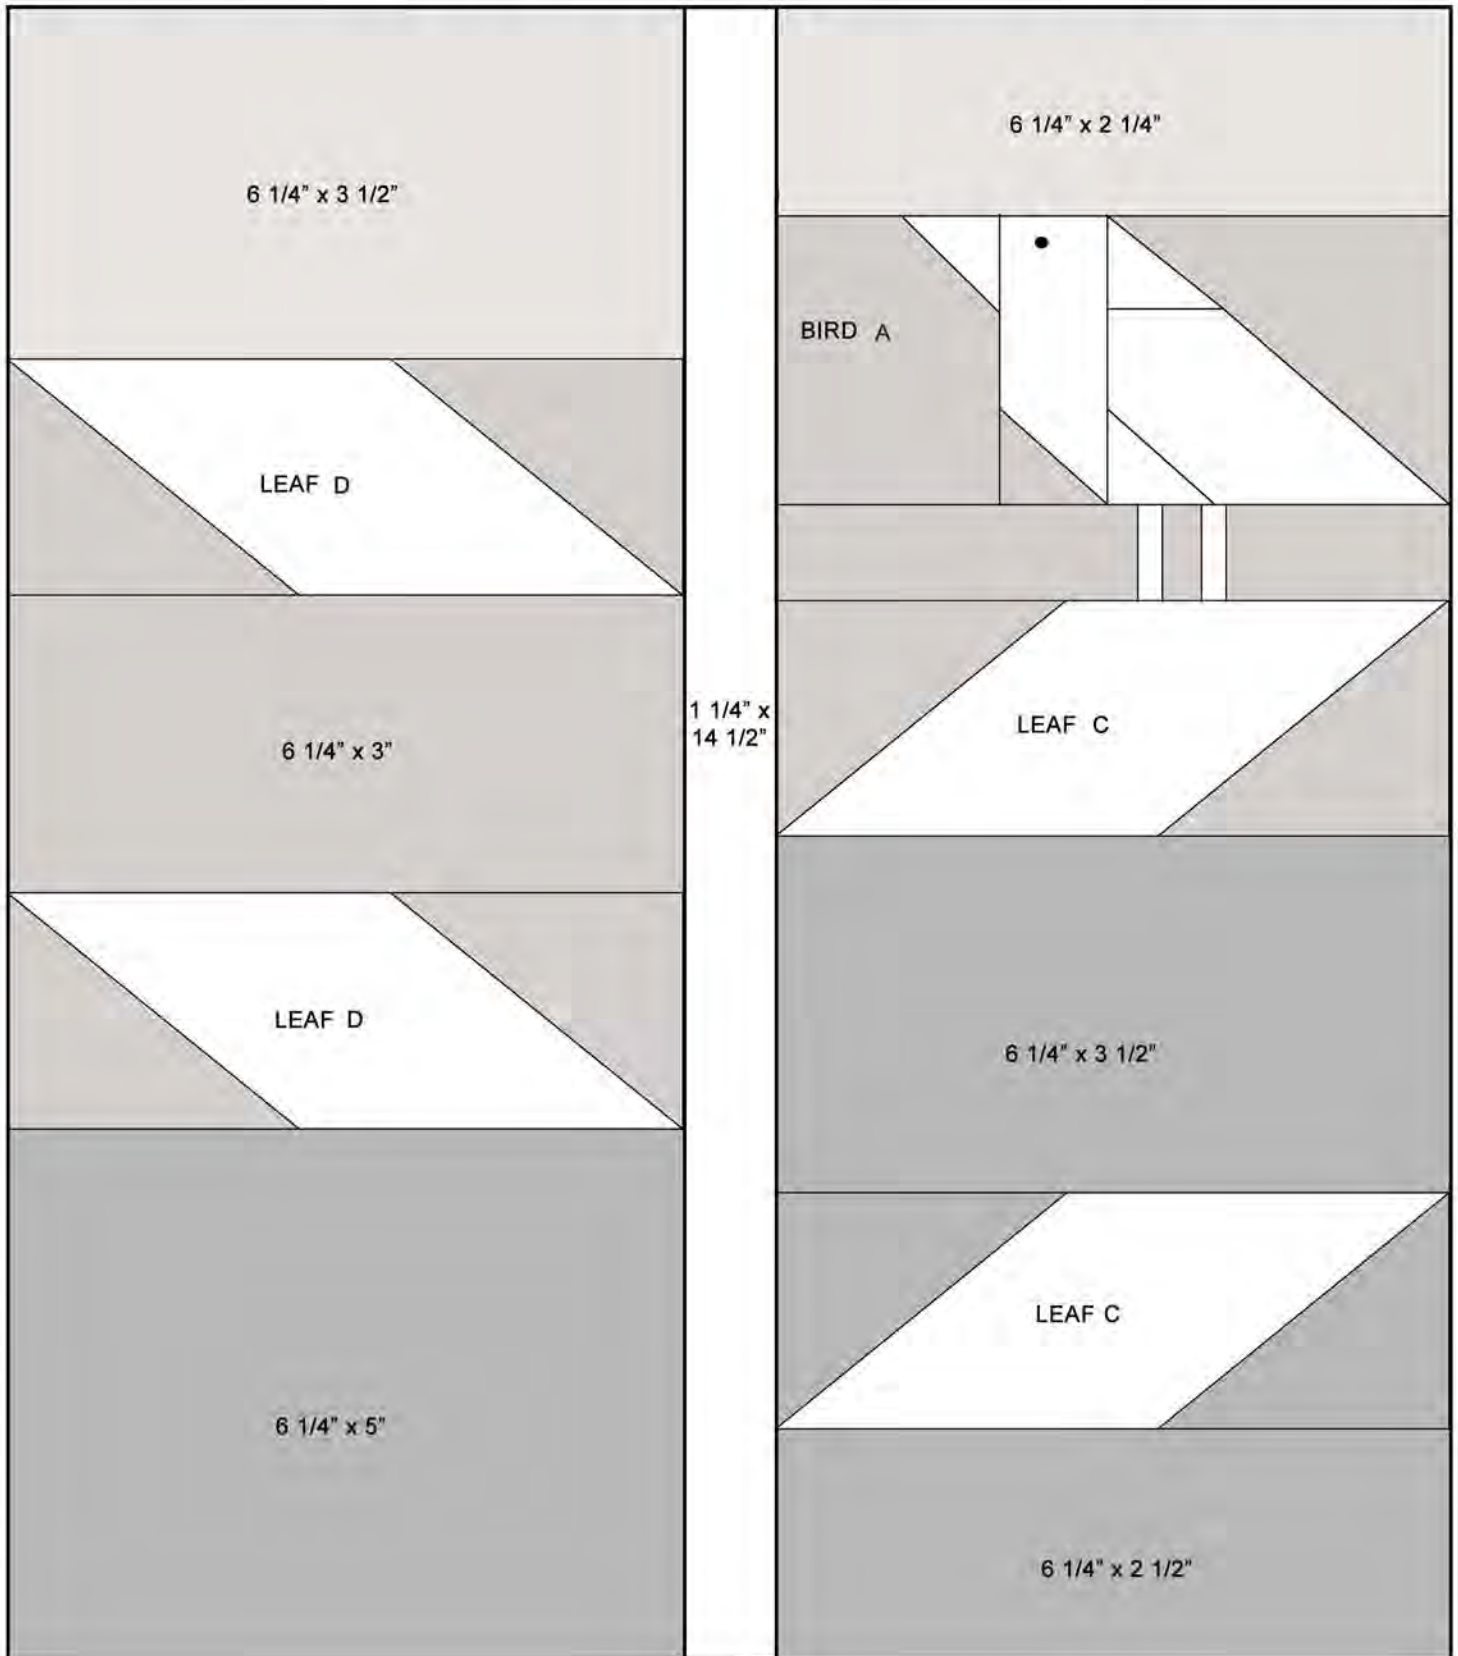

TOP LEFT BLOCK DIAGRAM ONLY - NOT FOR SIZE

K2480

K2492

K2474

FABRIC KEY
grey shading indicates fabric style #

**CUTTING
MEASUREMENTS**

Measurements indicated are for cutting

60% scale

TOP RIGHT BLOCK DIAGRAM ONLY - NOT FOR SIZE

K2480

K2492

K2474

FABRIC KEY

grey shading indicates fabric style #

**CUTTING
MEASUREMENTS**

Measurements indicated are for cutting

60% scale

BOTTOM RIGHT BLOCK DIAGRAM ONLY - NOT FOR SIZE

K2474

K2490

K2493

FABRIC KEY
grey shading indicates fabric style #

**CUTTING
MEASUREMENTS**

Measurements indicated are for cutting

60% scale

BOTTOM LEFT BLOCK DIAGRAM ONLY - NOT FOR SIZE

K2474

K2490

K2493

FABRIC KEY

grey shading indicates fabric style #

CUTTING
MEASUREMENTS