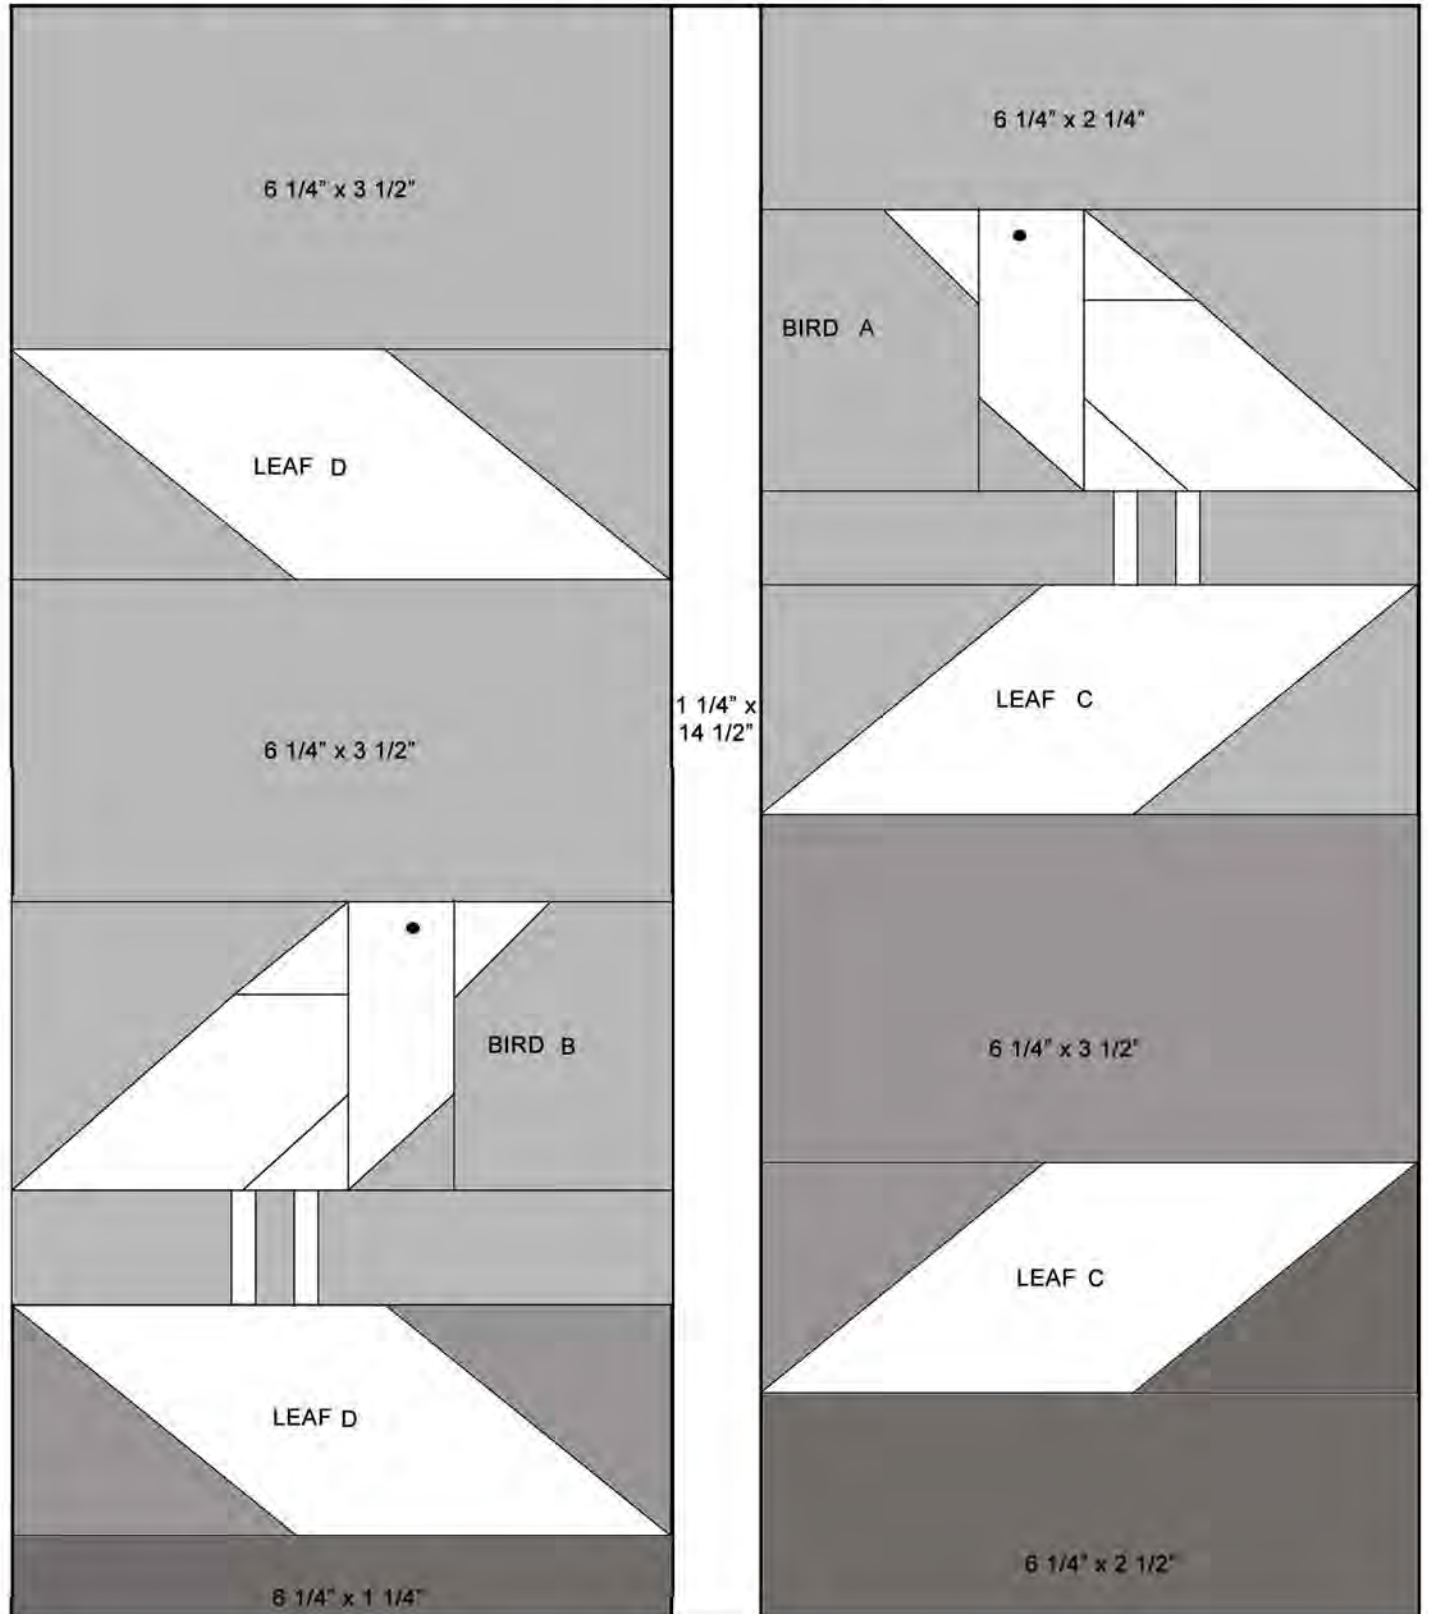

TOP LEFT BLOCK DIAGRAM ONLY - NOT FOR SIZE

K2480

K2492

K2474

FABRIC KEY
grey shading indicates fabric style #

**CUTTING
MEASUREMENTS**

Measurements indicated are for cutting

60% scale

60% scale

BOTTOM RIGHT BLOCK DIAGRAM ONLY - NOT FOR SIZE

K2474

K2490

K2493

FABRIC KEY
grey shading indicates fabric style #

**CUTTING
MEASUREMENTS**

Measurements indicated are for cutting

60% scale

BOTTOM LEFT BLOCK DIAGRAM ONLY - NOT FOR SIZE

K2474

K2490

K2493

FABRIC KEY

grey shading indicates fabric style #

CUTTING
MEASUREMENTS

Measurements indicated are for cutting

60% scale