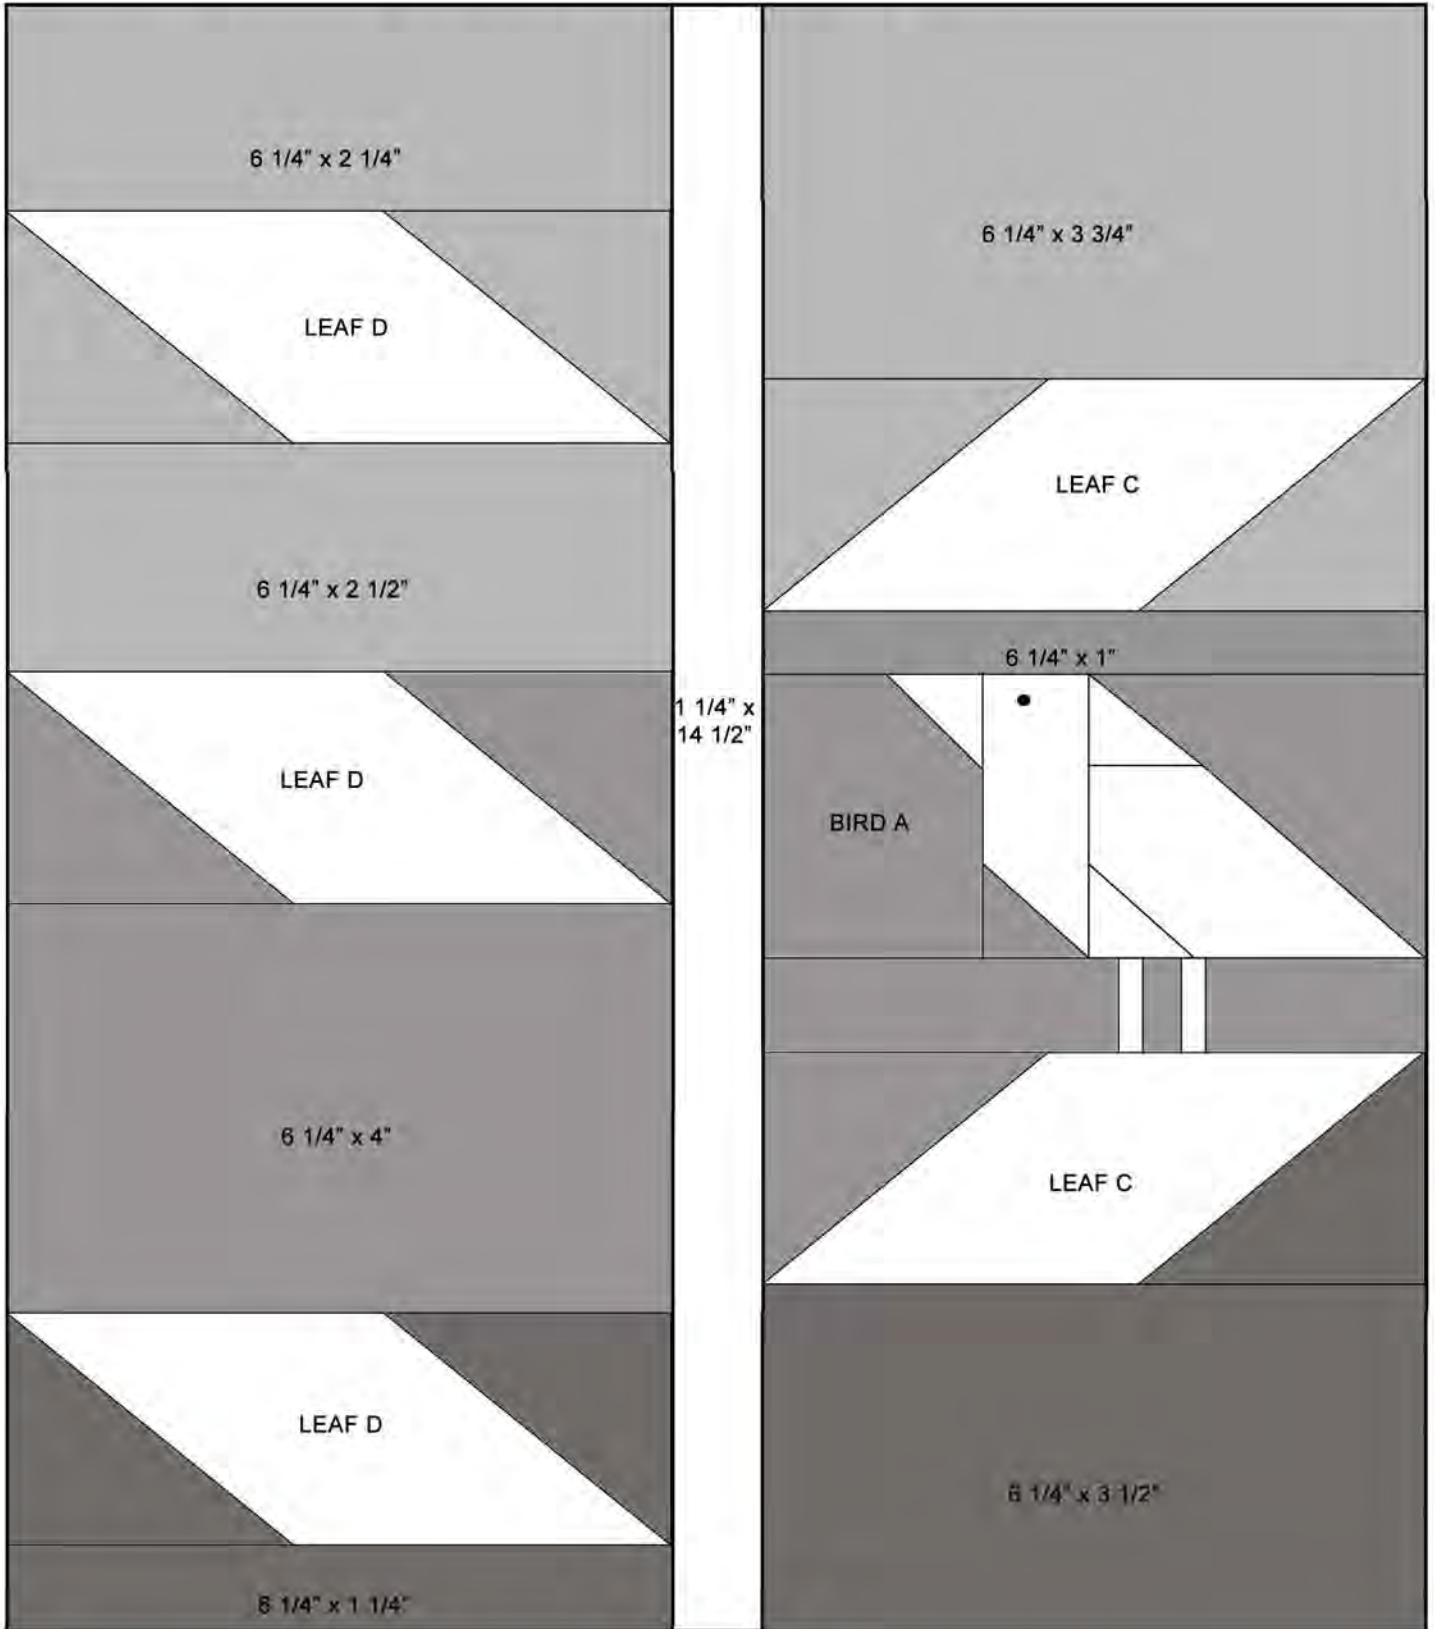

TOP LEFT BLOCK DIAGRAM ONLY - NOT FOR SIZE

K2480

K2492

K2474

FABRIC KEY
grey shading indicates fabric style #

**CUTTING
MEASUREMENTS**

Measurements indicated are for cutting

60% scale

60% scale

BOTTOM RIGHT BLOCK DIAGRAM ONLY - NOT FOR SIZE

K2474

K2490

K2493

FABRIC KEY
grey shading indicates fabric style #

**CUTTING
MEASUREMENTS**

Measurements indicated are for cutting

60% scale

BOTTOM LEFT BLOCK DIAGRAM ONLY - NOT FOR SIZE

K2474

K2490

K2493

FABRIC KEY

grey shading indicates fabric style #

CUTTING
MEASUREMENTS

Measurements indicated are for cutting

60% scale